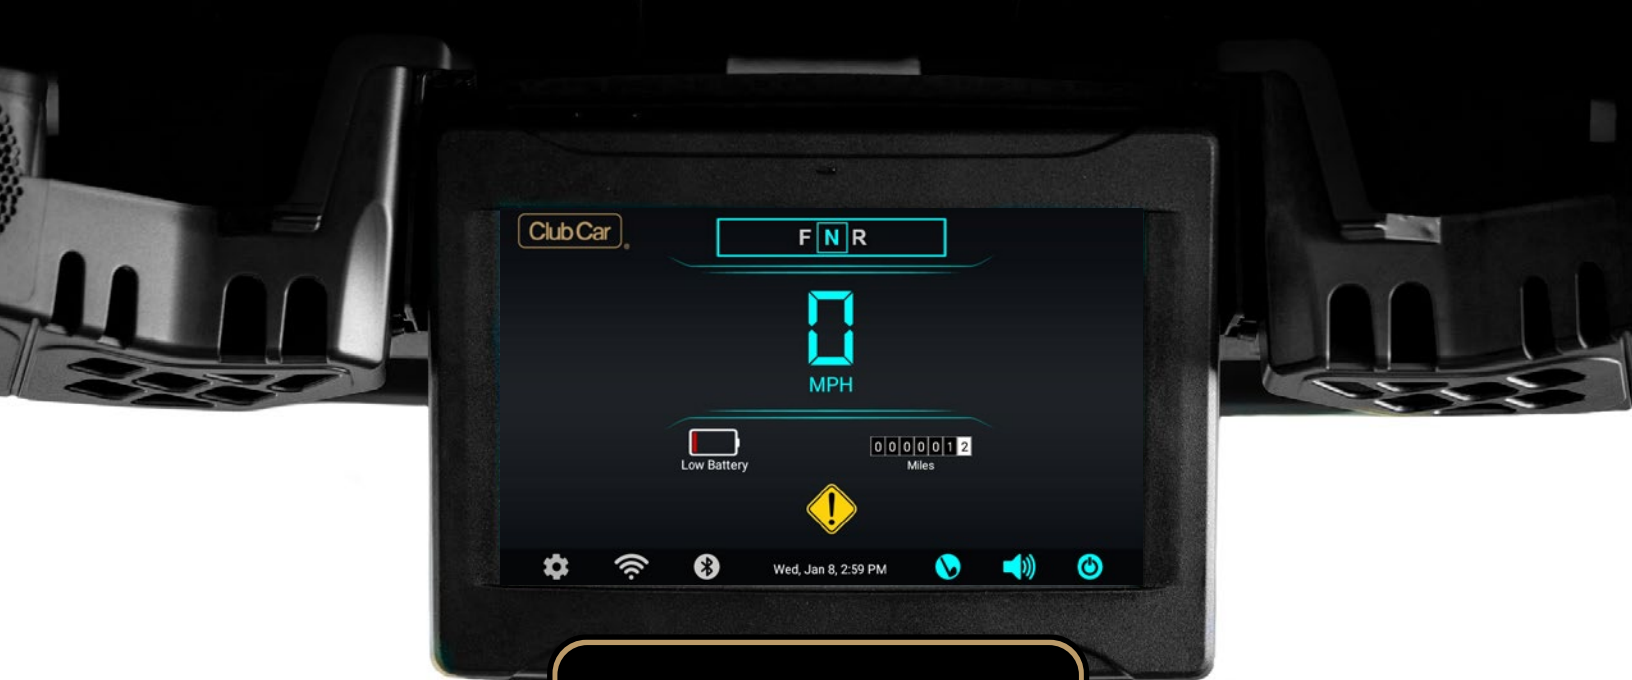

DYNAMIC BATTERY POWER MANAGEMENT

Featuring integrated battery power management, your Onward HP will automatically go into sleep mode when unattended to help extend battery charge. Worry less and drive longer with our advanced technology.

C O N N E C T

The Beginning of Greater Connectivity with Onward.®

Use your own golf car on your neighborhood course* now with Club Car Connect. Connect monitors available travel range, gives accurate pin placement and shows the status of your battery charge. Bluetooth Speakers allow for personalized music on and off the course. Connect is here and is now compatible with your electric Onward.